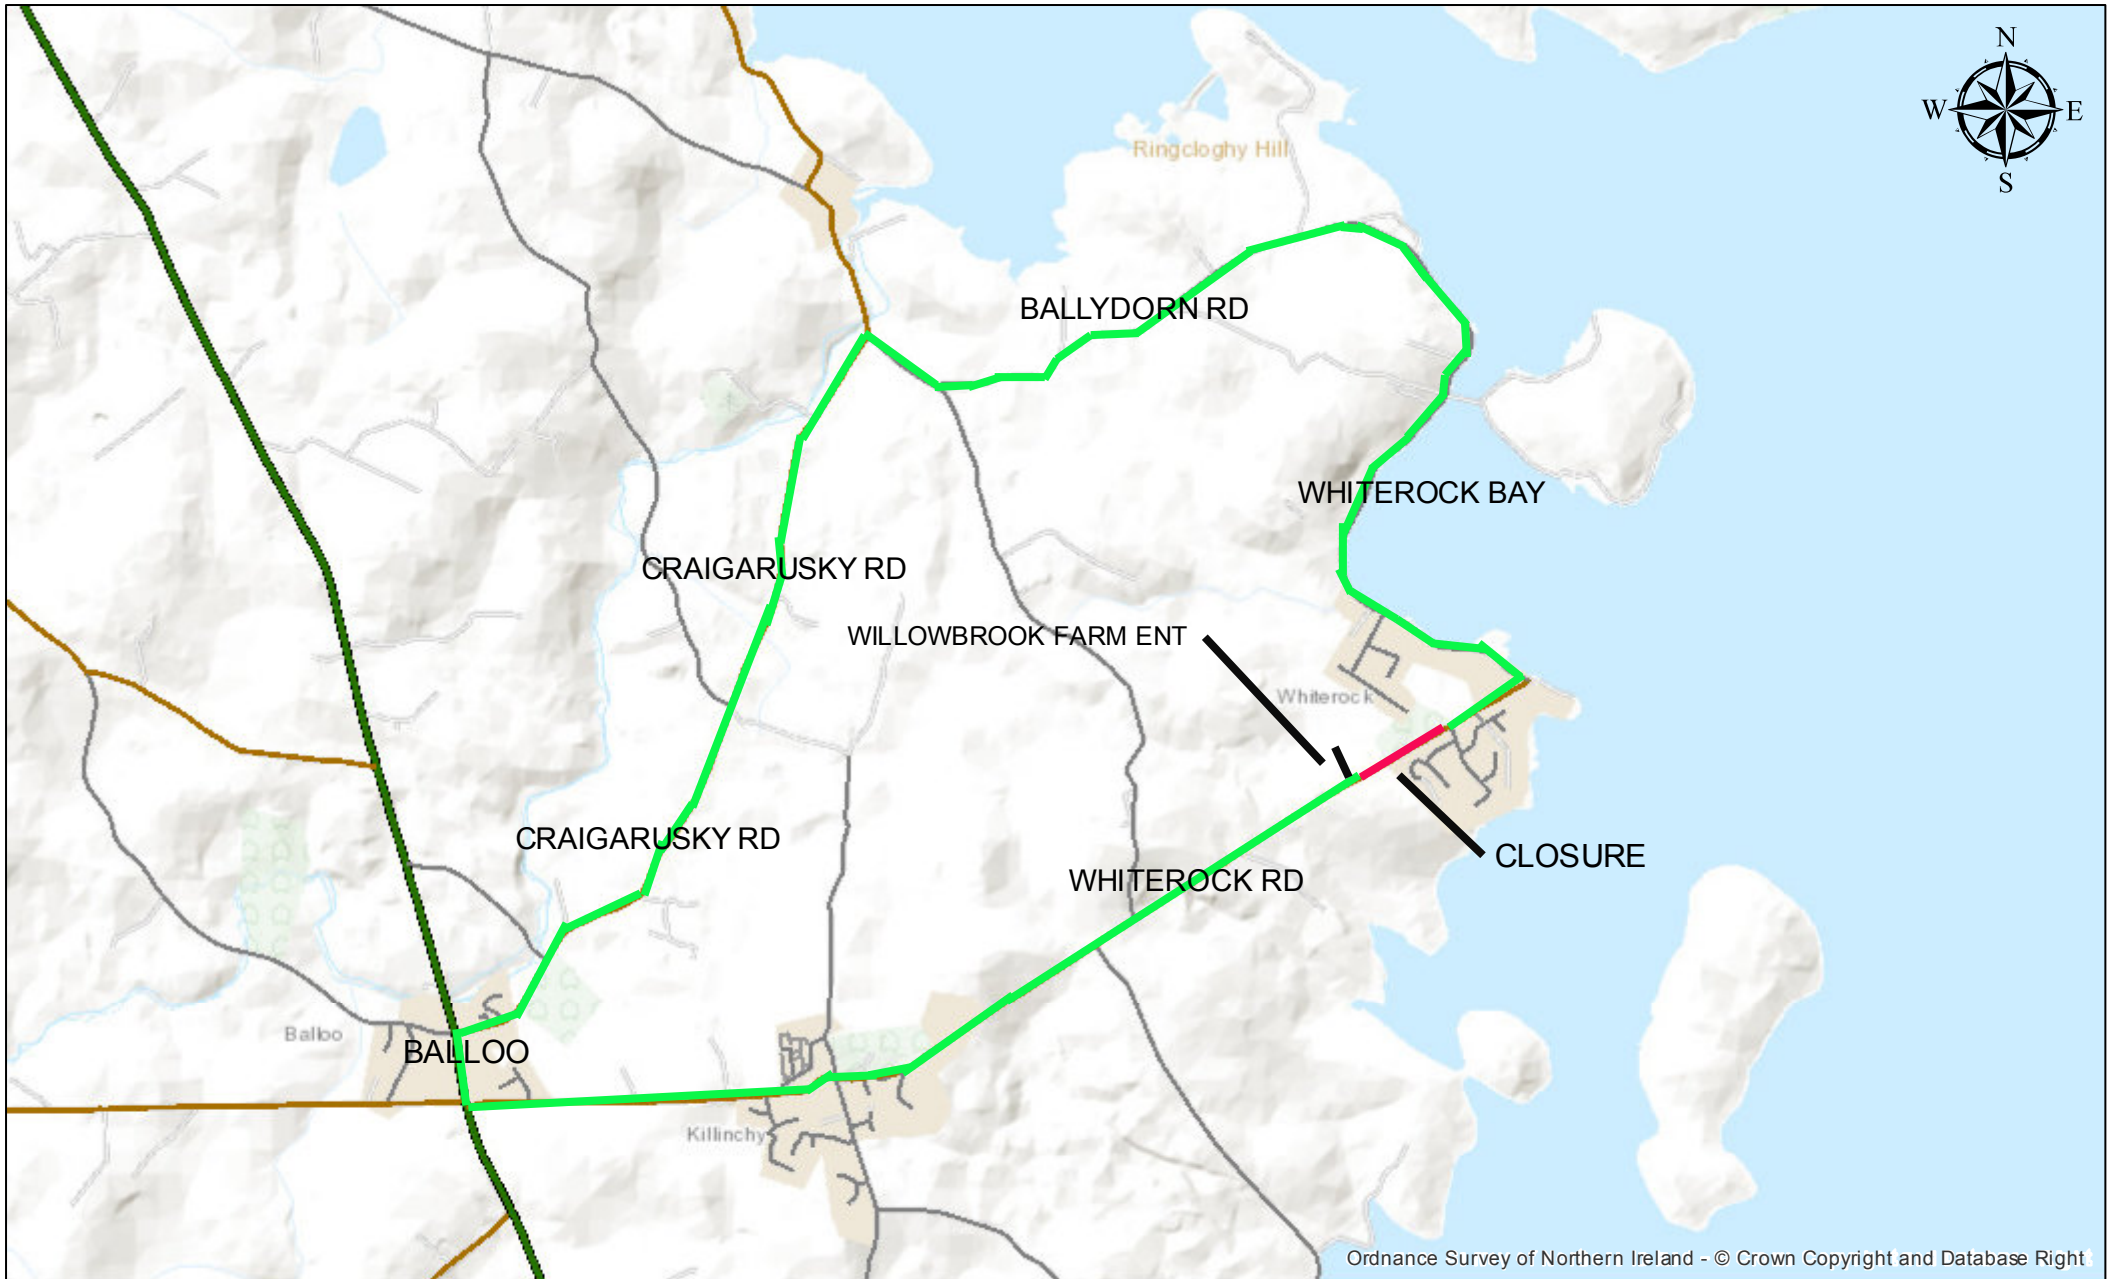

WHITEROCK ROAD DIVERSION PLAN

Ordnance Survey of Northern Ireland - © Crown Copyright and Database Right

June 15, 2018

-  - Road Closed
-  - Diversion Route